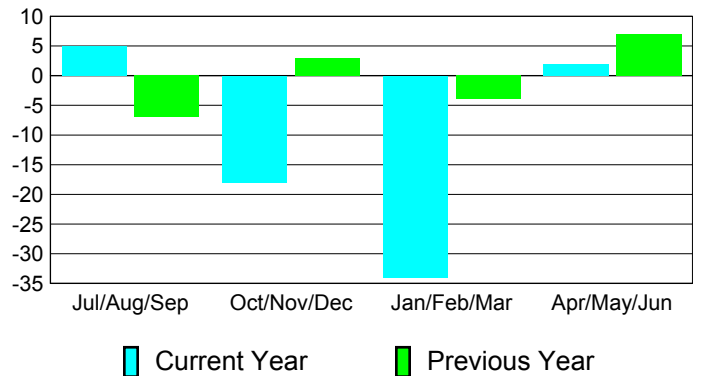

Membership Results
2010-2011

Membership
2009-2010

Month	Net Memb Goal	Actual New Memb	Actual Dropped Memb	Gain/Loss of Memb	Gain/Loss of Memb
Jul/Aug/Sep	45	16	-11	5	-7
Oct/Nov/Dec	45	11	-29	-18	3
Jan/Feb/Mar	45	10	-44	-34	-4
Apr/May/Jun	45	57	-55	2	7
Totals	180	94	-139	-45	-1

Membership Results 2010-2011

Goal, New, Dropped, Gain/Loss

Comparison of Membership Gain/Loss

Current Year Compared to the Previous Year

Gender Comparison 2010-2011

Jul/Aug/Sep

Oct/Nov/Dec

Jan/Feb/Mar