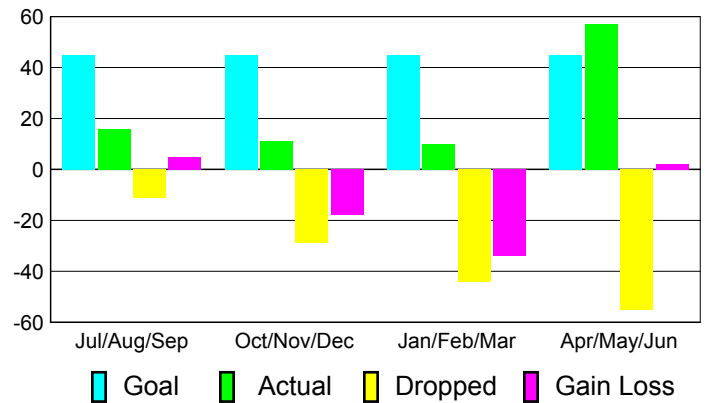

Membership Results 2010-2011

Goal, New, Dropped, Gain/Loss

Comparison of Membership Gain/Loss

Current Year Compared to the Previous Year