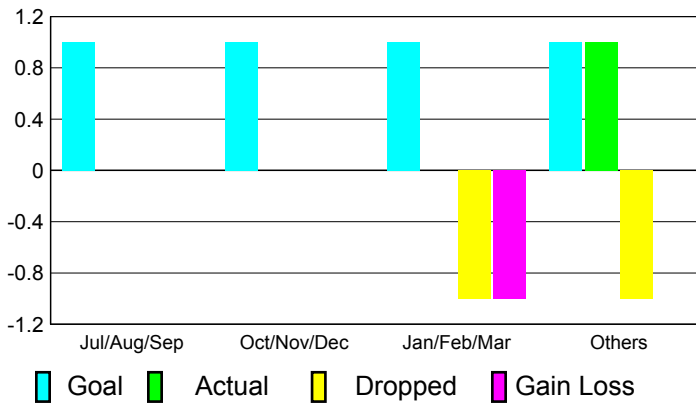

2010-2011 GMT Reports for District (or Undistricted) **District 38 N**

GMT: **Jeff Kriz**

Location: **NEBRASKA**

GMT CA: **1**

CLUBS

Club Results
2010-2011

Clubs
2009-2010

Month	New Club Goal	Actual New Clubs	Actual Dropped Clubs	Gain/Loss of Clubs	Gain/Loss of Clubs
Jul/Aug/Sep	1	0	0	0	0
Oct/Nov/Dec	1	0	0	0	0
Jan/Feb/Mar	1	0	-1	-1	1
Apr/May/Jun	1	1	-1	0	0
Totals	4	1	-2	-1	1

Club Results 2010-2011

Goal, New, Dropped, Gain/Loss

Comparison of Club Gain/Loss

Current Year Compared to the Previous Year

YTD Status Quo Clubs 2010-2011

Status Quo Clubs Compared to Status Quo Members

MEMBERSHIP

Membership Results
2010-2011

Membership
2009-2010

Month	Net Memb Goal	Actual New Memb	Actual Dropped Memb	Gain/Loss of Memb	Gain/Loss of Memb
Jul/Aug/Sep	45	16	-11	5	-7
Oct/Nov/Dec	45	11	-29	-18	3
Jan/Feb/Mar	45	10	-44	-34	-4
Apr/May/Jun	45	57	-55	2	7
Totals	180	94	-139	-45	-1